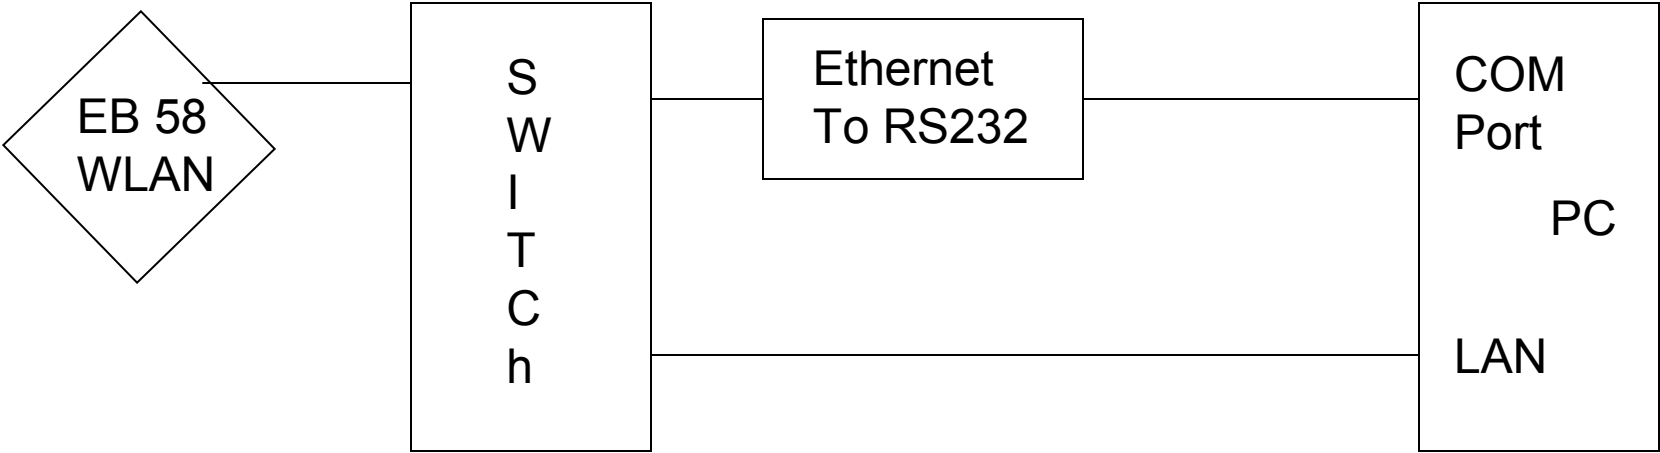

WLAN – Terras – ASC3 – EB 58 >>>><<<< EB 58 - Central PC  
WLAN – Terras – ASC3 – EB 58 >>>><<<<

Terra provides Video Detection and streaming video. (rtsp://192.168.11.152/video).  
**No video encoder needed.** If streaming video is going to be broadcast then a media server is recommend at central. Programming via Web based interface or Autoscope Network Browser.

TAP (Terra Access Point) provides communication between Terras and ASC3.  
TAP can operate with up to 8 Terras and can simulate up to 4 TS2 detector racks.  
TAP TS1 and TS2 inputs and outputs are both operational at the same time.  
Programming via Web based interface or Autoscope Network Browser

TIP (Terra Interface Panel) provides communication between Terras (Up to 8) and TAP.  
Also Ethernet communications.

EB 58 provides Wireless Local Area Network (WLAN) communications.  
Set up is done via Web based interface in EB 58.

Remote Location(s)

Central Location

Terras are connected to TIP via 3 wires (EOP)

Econolite, ASC3 Traffic Signal Controller  
Com is RS232 9 Pin

PC COM Port is RS232 9 Pin.

This for Central PC to communicate with Aries.