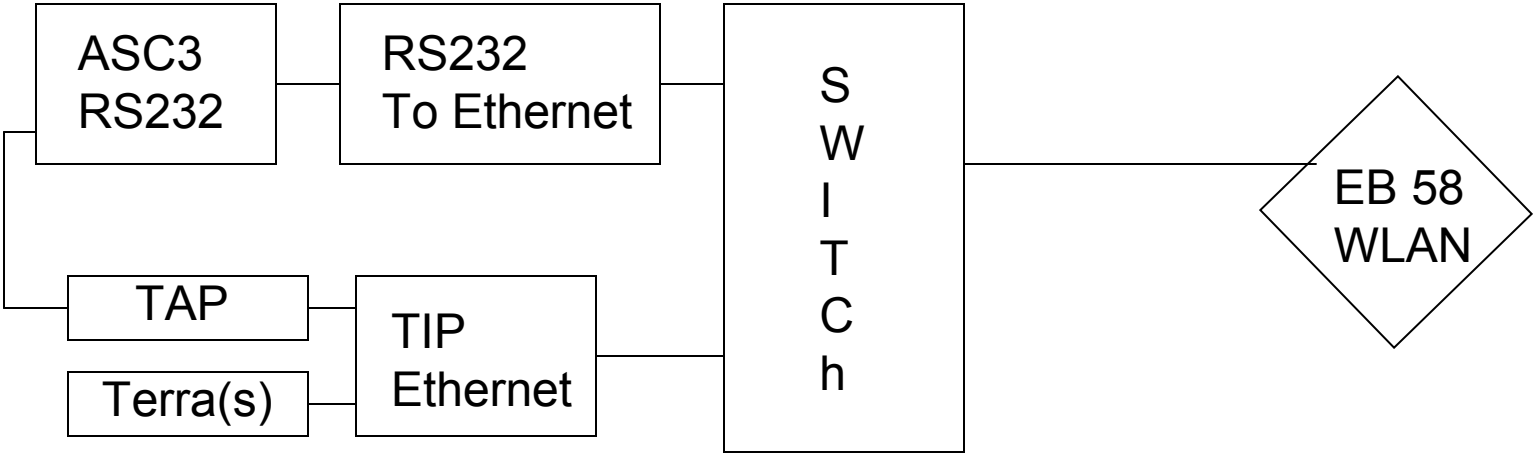

WLAN – Terras – ASC3 – EB 58 >>>><<<< EB 58 - Central PC  
WLAN – Terras – ASC3 – EB 58 >>>><<<<

Terra provides Video Detection and streaming video. (rtsp://192.168.11.152/video).  
**No video encoder needed.** If streaming video is going to be broadcast then a media server is recommend at central. Programming via Web based interface or Autoscope Network Browser.

TAP (Terra Access Point) provides communication between Terras and ASC3.  
TAP can operate with up to 8 Terras and can simulate up to 4 TS2 detector racks.  
TAP TS1 and TS2 inputs and outputs are both operational at the same time.  
Programming via Web based interface or Autoscope Network Browser

TIP (Terra Interface Panel) provides communication between Terras (Up to 8) and TAP.  
Also Ethernet communications.

EB 58 provides Wireless Local Area Network (WLAN) communications.  
Set up is done via Web based interface in EB 58.

Remote Location(s)

Central Location

Terras are connected to TIP via 3 wires (EOP)

Econolite, ASC3 Traffic Signal Controller  
Com is RS232 9 Pin

PC COM Port is RS232 9 Pin.

This for Central PC to communicate with Aries.